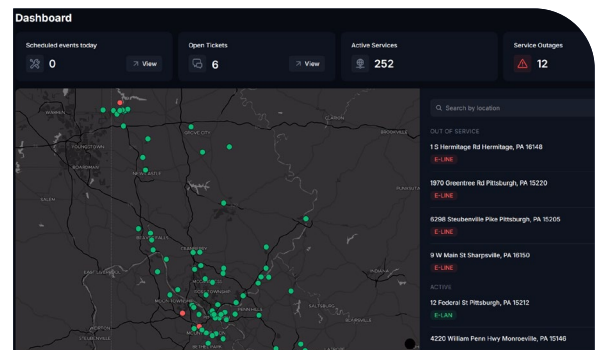

Built for Big Bandwidth. Ready When You Are.

CARRIERS AND HYPERSCALERS

Direct, diverse paths to 27 data centers. No delays. No congestion.

DATA CENTERS AND CLOUD BUILDERS

Pre-built diversity between key data centers — so you can connect now, not wait months.

GOVERNMENT AND EDUCATION

Future-ready fiber for smart cities, university research, and critical E-Rate programs.

ENTERPRISES WITH EXTREME DATA DEMANDS

Built for high-stakes sectors — manufacturing, healthcare, finance — where downtime isn't an option.

Tested. Trusted. Reliably Reliable.™

- 100% DQE-owned backbone with diverse paths engineered for resilience. You design the failover — we provide the foundation.
- 5,000+ route miles, 3,350+ on-net buildings, and deep reach across key business parks and data centers you care about.

What Sets the DQE CCC Apart

You don't need another dashboard. You need proactive visibility and control. The Customer Control Center translates live network signals into simple actions your team can take right now.

Ready to Connect?

1-866-GO-FIBER | [DQE.com](https://www.dqe.com)